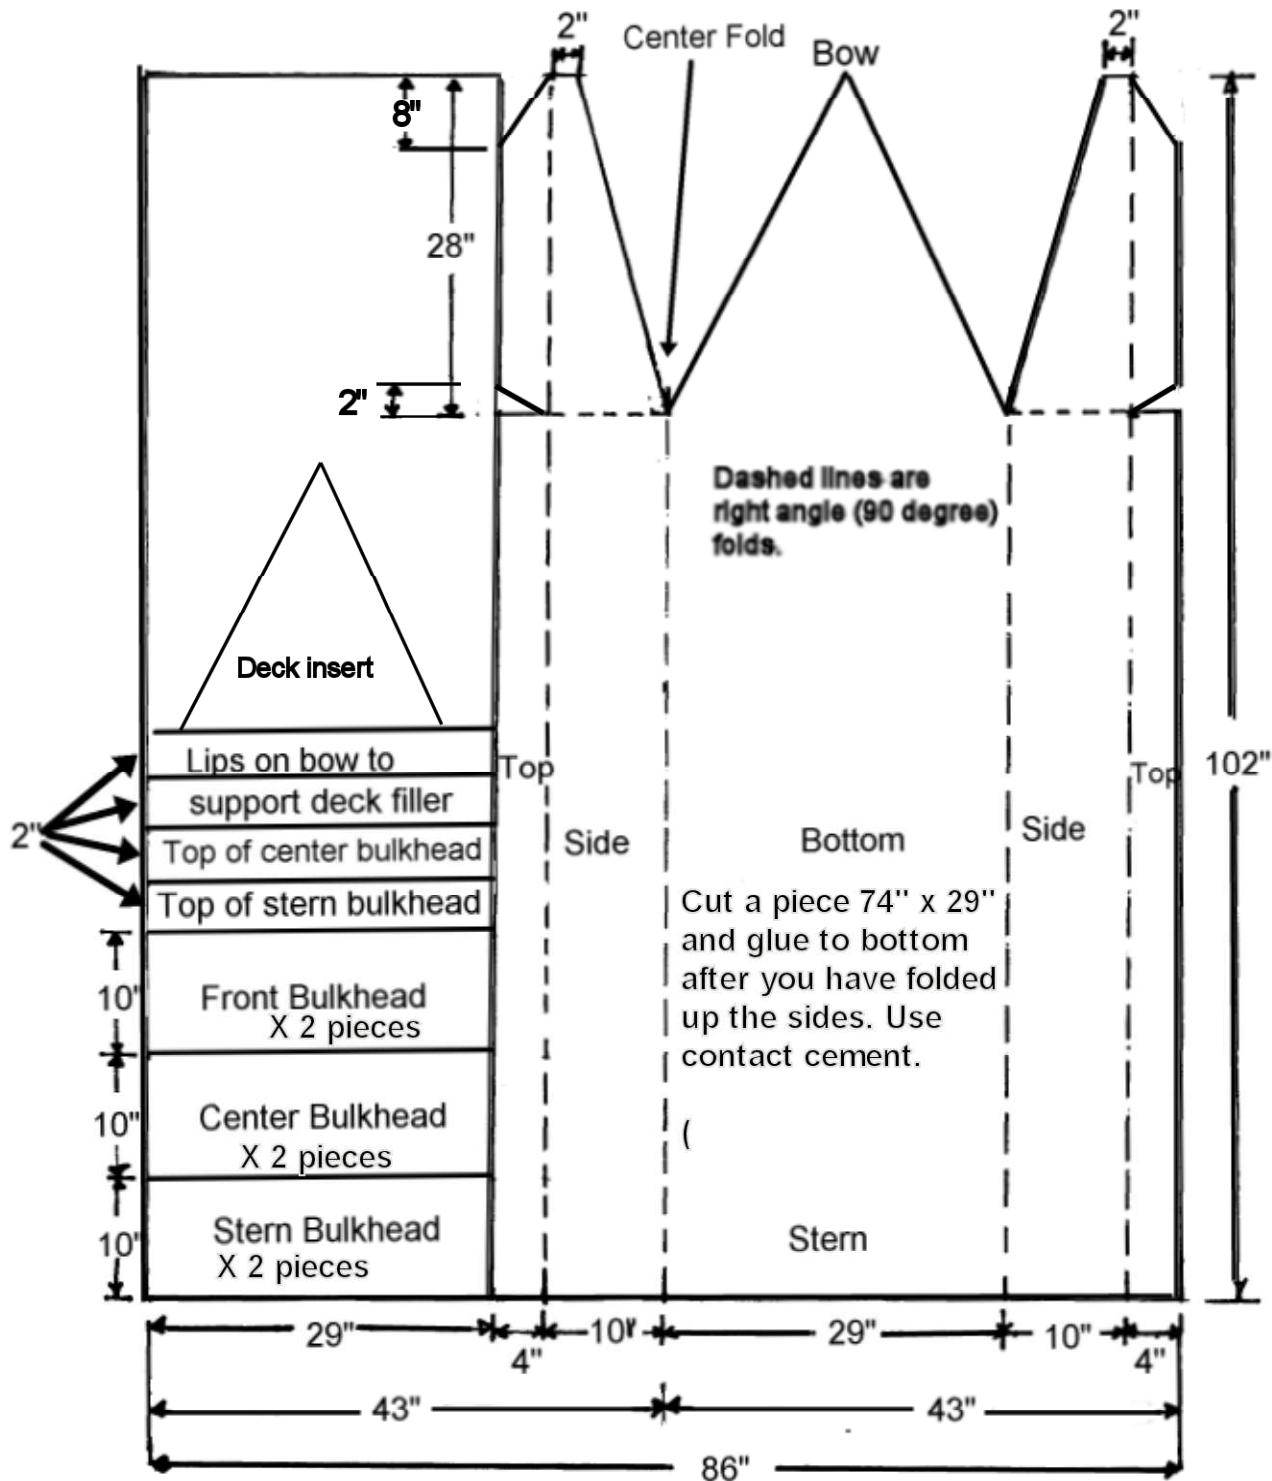

Double ~~70/100/100~~ thickness sheet from Lowes 102" x 86"
 Comes folded at 102" x 43" Need 1 1/2 sheets

Use a screen roller to crush through one layer of cardboard to create the seam where you will fold the cardboard.